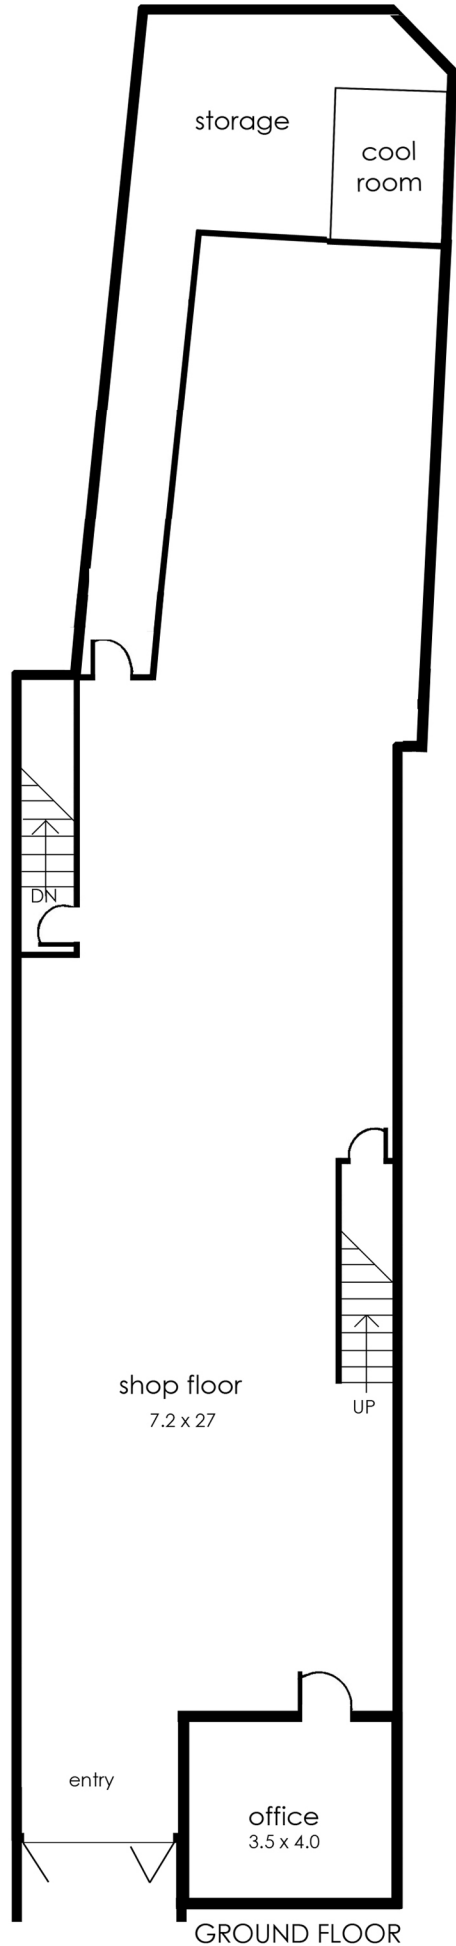

Total area
approx: 350sqm

243 Main Street, Lilydale

© Produced by DND Floor Plans