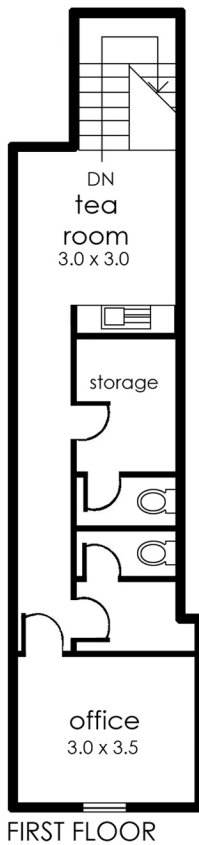

Total area
approx: 350sqm

243 Main Street, Lilydale

© Produced by DND Floor Plans