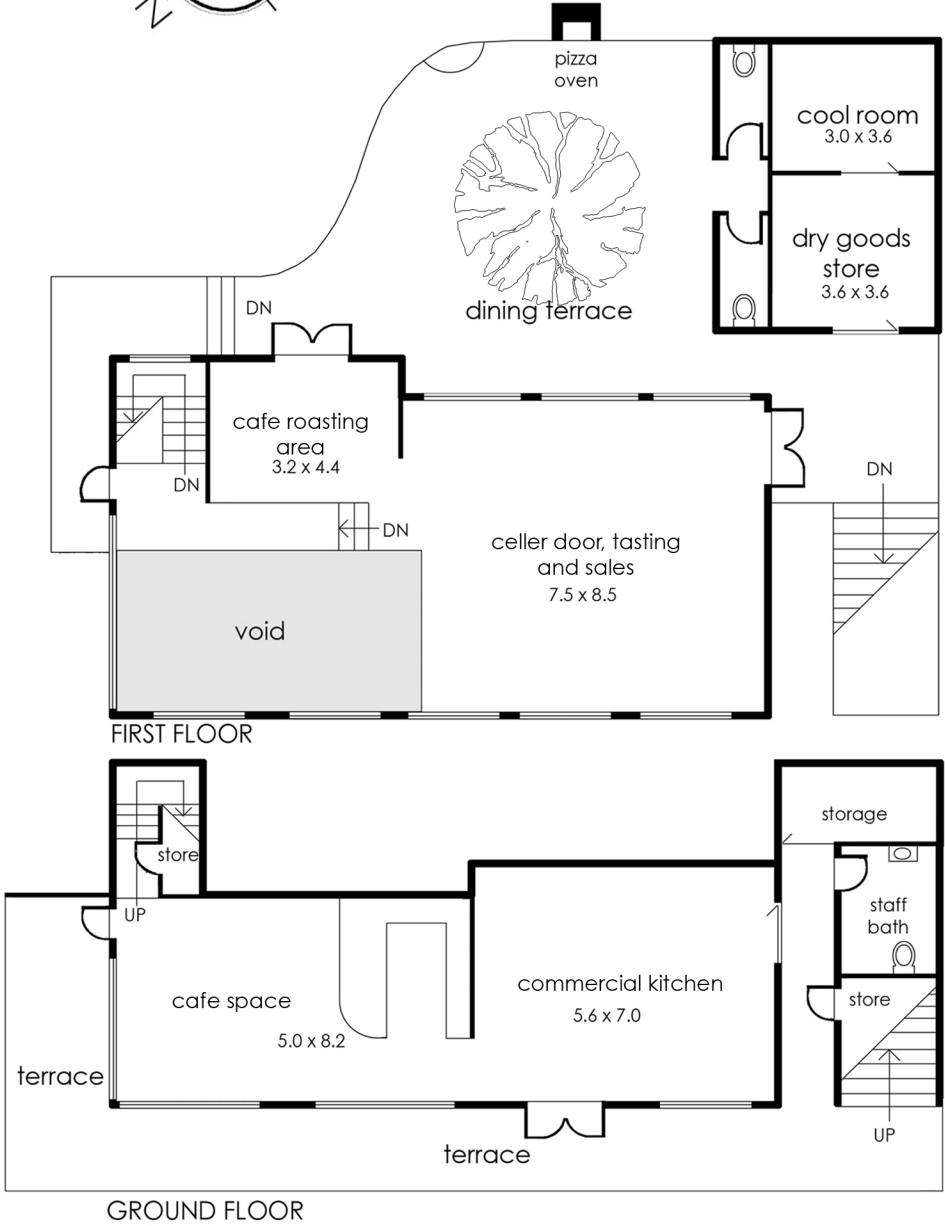

Ground floor area
approx: 114sqm

First floor area
approx: 155sqm

Total area
approx: 269sqm

314 Maroondah Highway, Healesville

© Produced by DND Floor Plans.

This floorplan is for illustration purposes only and no warranty is given to its accuracy. Purchasers are advised to carry out their own investigations.