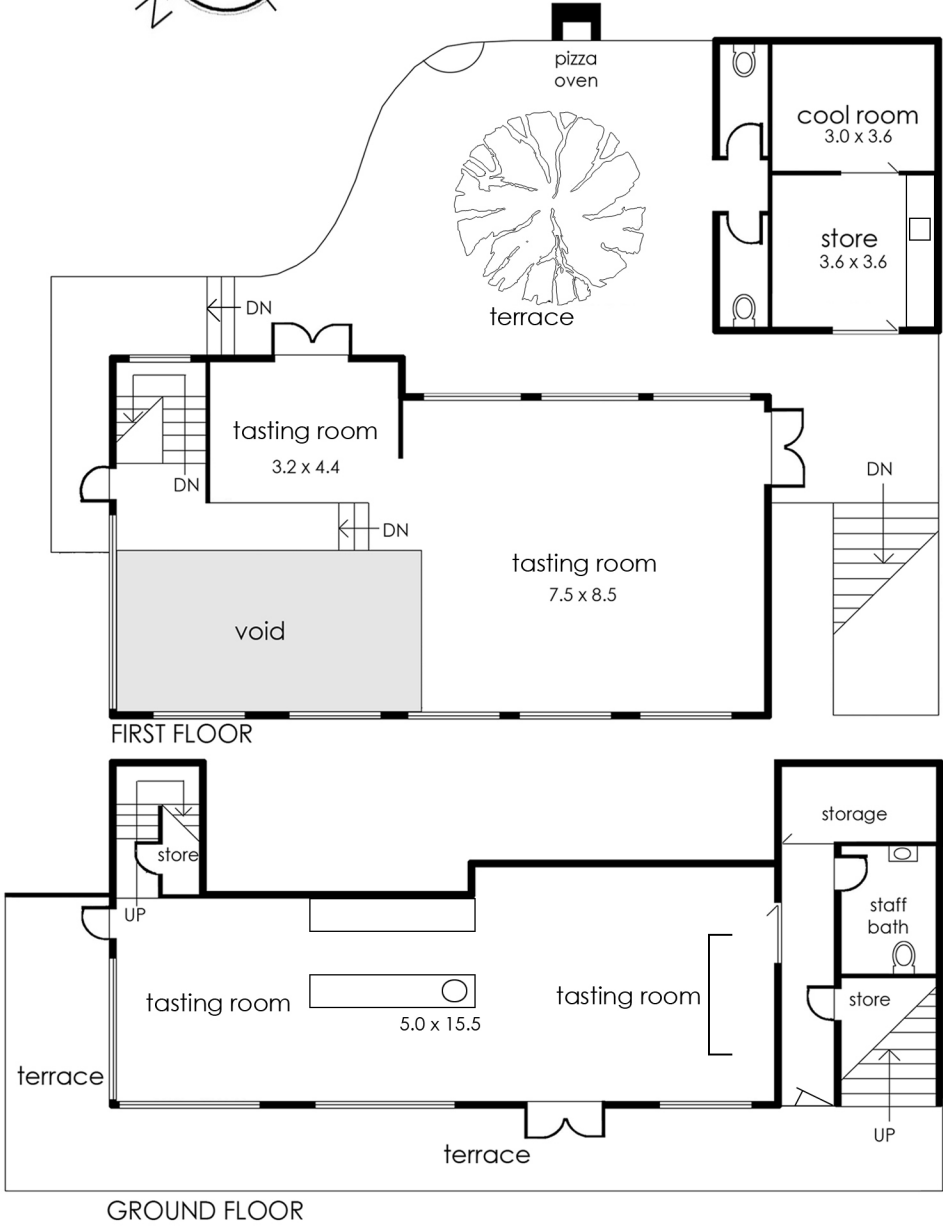

Ground floor area
approx: 114sqm

First floor area
approx: 155sqm

Total area
approx: 269sqm

314 Maroondah Highway, Healesville

© Produced by DND Floor Plans.

This floorplan is for illustration purposes only and no warranty is given to its accuracy. Purchasers are advised to carry out their own investigations.