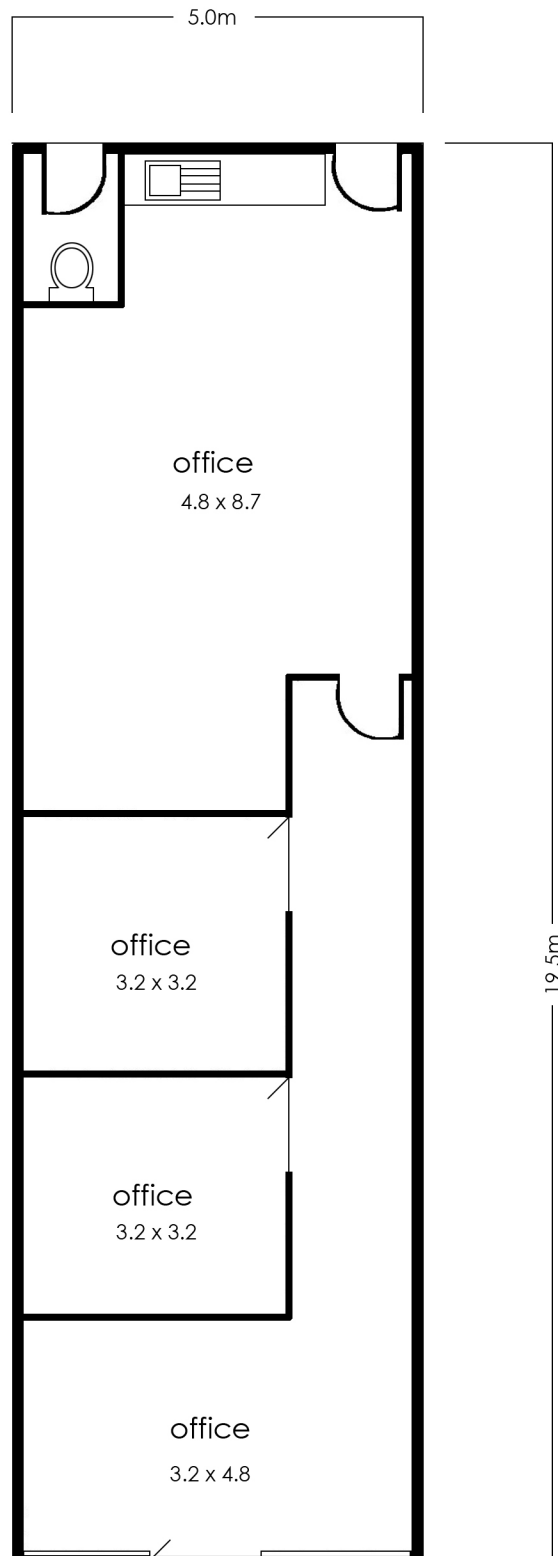

Total area
approx: 100sqm

107 Main Street, Croydon

© Produced by DND Floor Plans