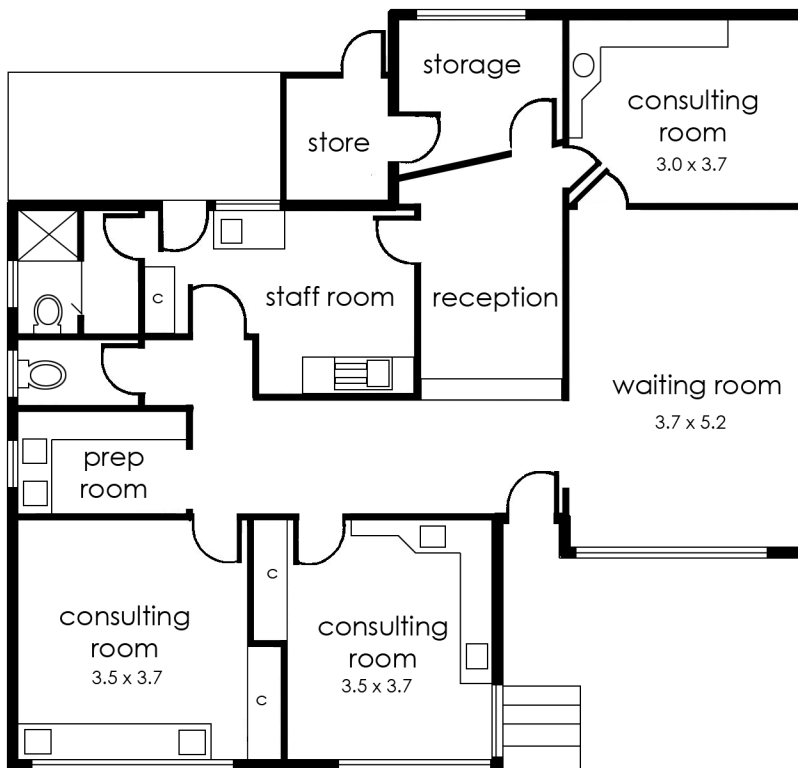

Total area
approx: 119 sqm

15 Maroondah Hwy, Lilydale

© Produced by DND Floor Plans

This floorplan is for illustration purposes only and no warranty is given to its accuracy. Purchasers are advised to carry out their own investigations.