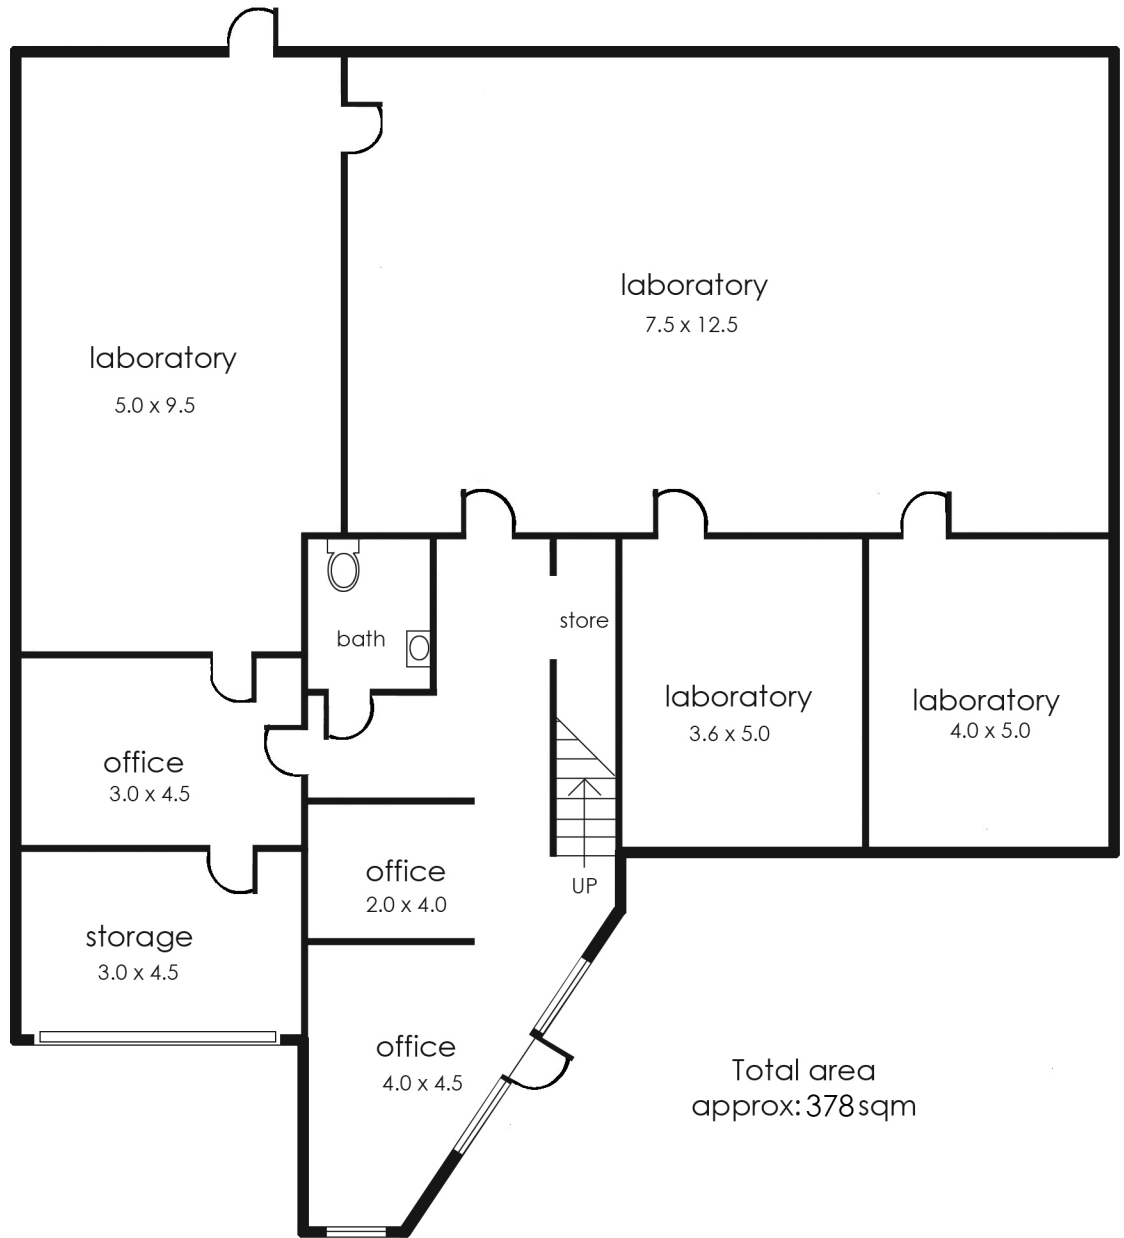

FIRST FLOOR

GROUND FLOOR

Total area
approx: 378sqm

2/17-19 Hi-Tech Court, Kilsyth

© Produced by DND Floor Plans