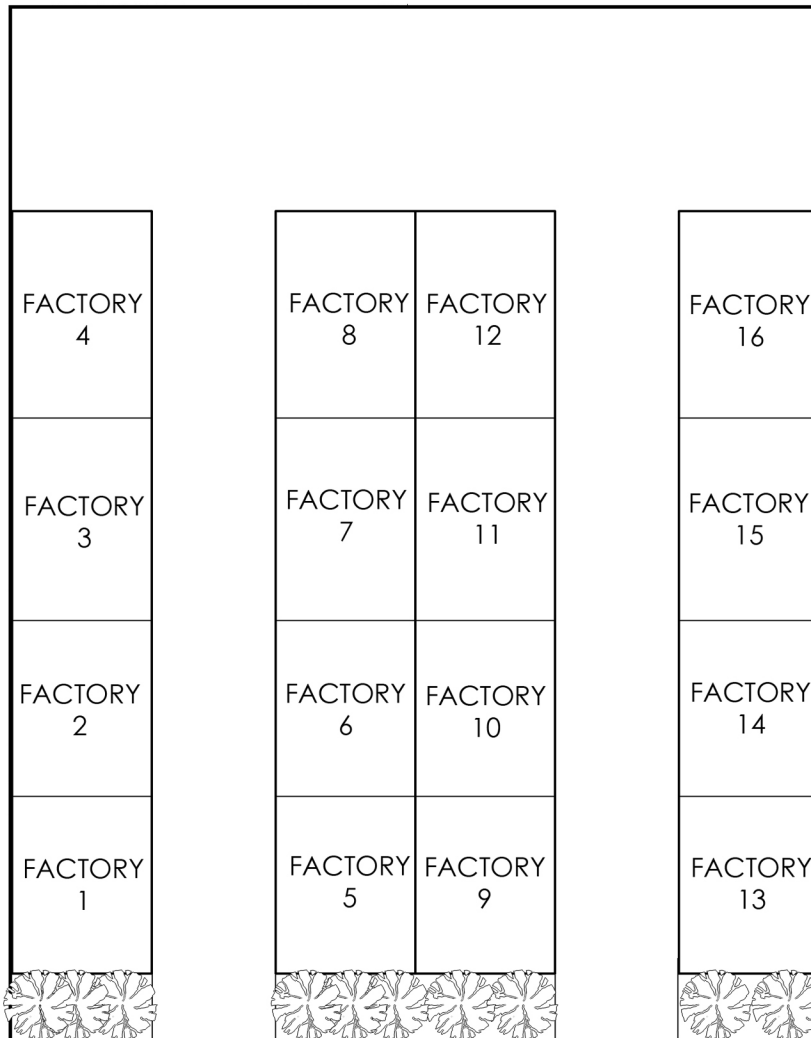

*Typical Factory Design, Factories may vary

35 Power Road, Bayswater